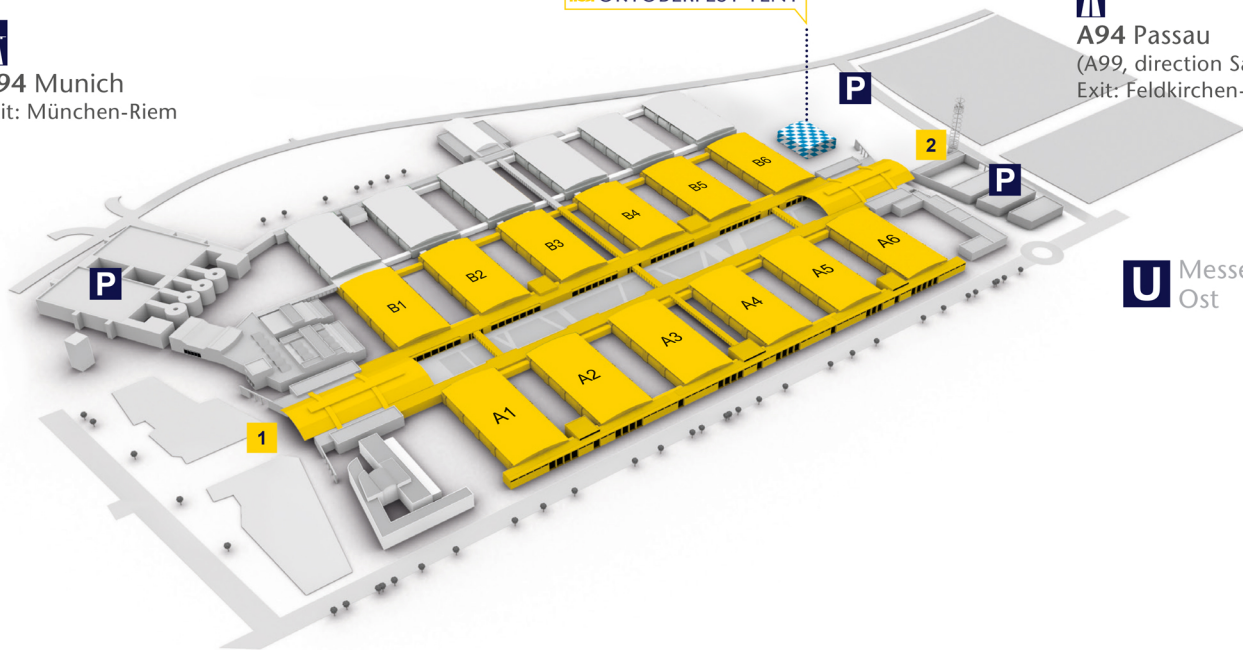

A94 Munich

Exit: München-Riem

ib OKTOBERFEST TENT

A94 Passau

(A99, direction Salzburg)

Exit: Feldkirchen-West

Messestadt  
Ost

Messestadt  
West

1

Entrance West

2

Entrance East