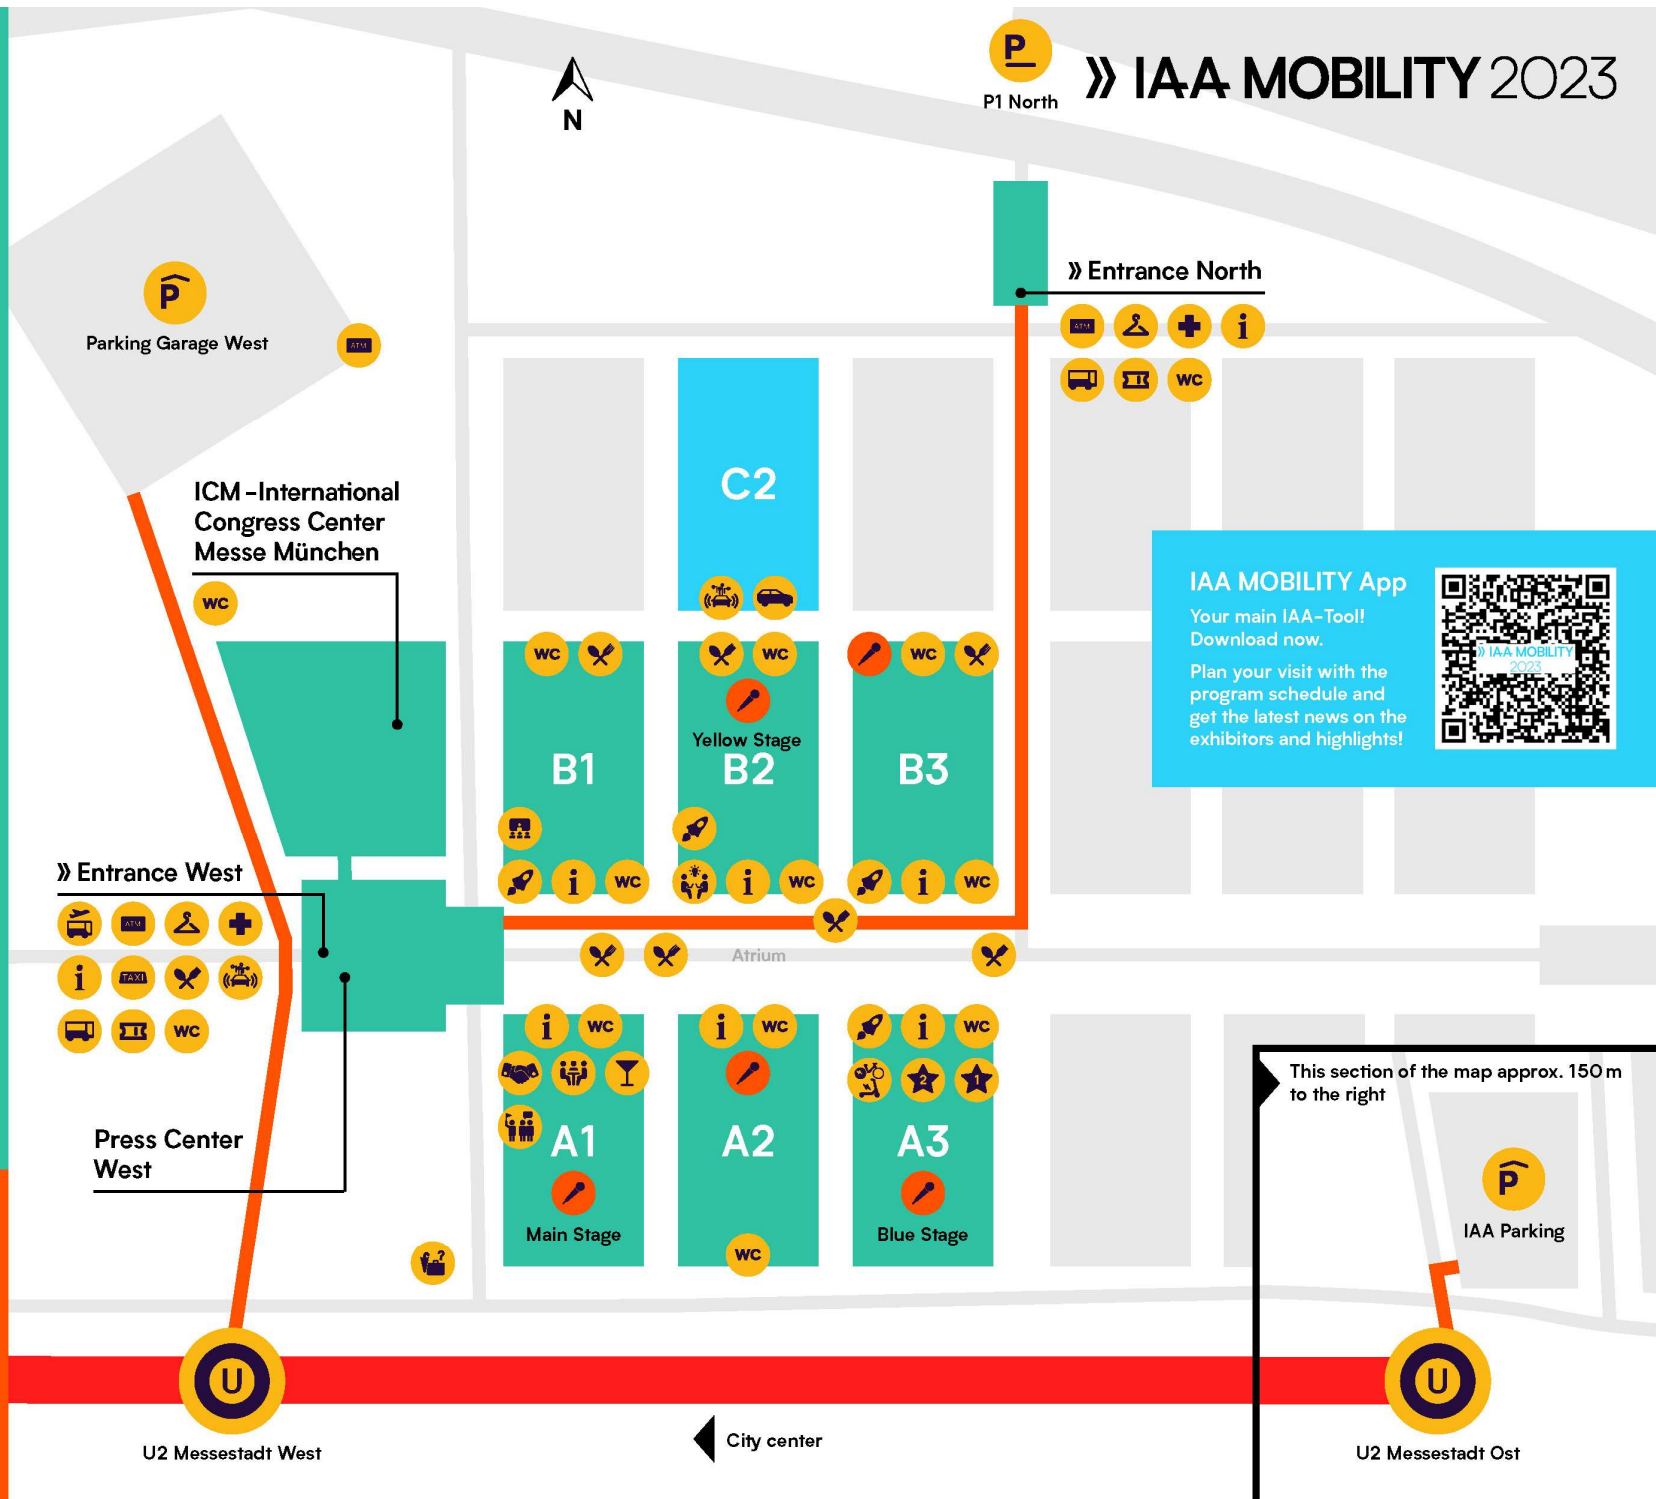

# IAA Summit

- Airport shuttle bus
- ATM
- Cloakroom
- First Aid
- Food station
- Info point
- Lost & Found
- Parking area
- Parking garage
- Shuttle Bus
- Conference Stages
- Taxi
- Ticket counter
- Toilet

## Special areas

- Bar
- Boulevard of Nations
- Cycling & Micro-mobility Parcours
- Expert Sessions
- Future Innovation Use Case
- Mobility Meetings
- Mobilitython
- Motorworld
- Networking Area
- Networking Tours
- Smart Mobility Space (B3)
- Startup Area
- Test Drives
- Visionary Clubhouse (A2)

**IAA MOBILITY App**  
 Your main IAA-Tool!  
 Download now.  
 Plan your visit with the program schedule and get the latest news on the exhibitors and highlights!

This section of the map approx. 150 m to the right

U2 Messestadt West

City center

U2 Messestadt Ost